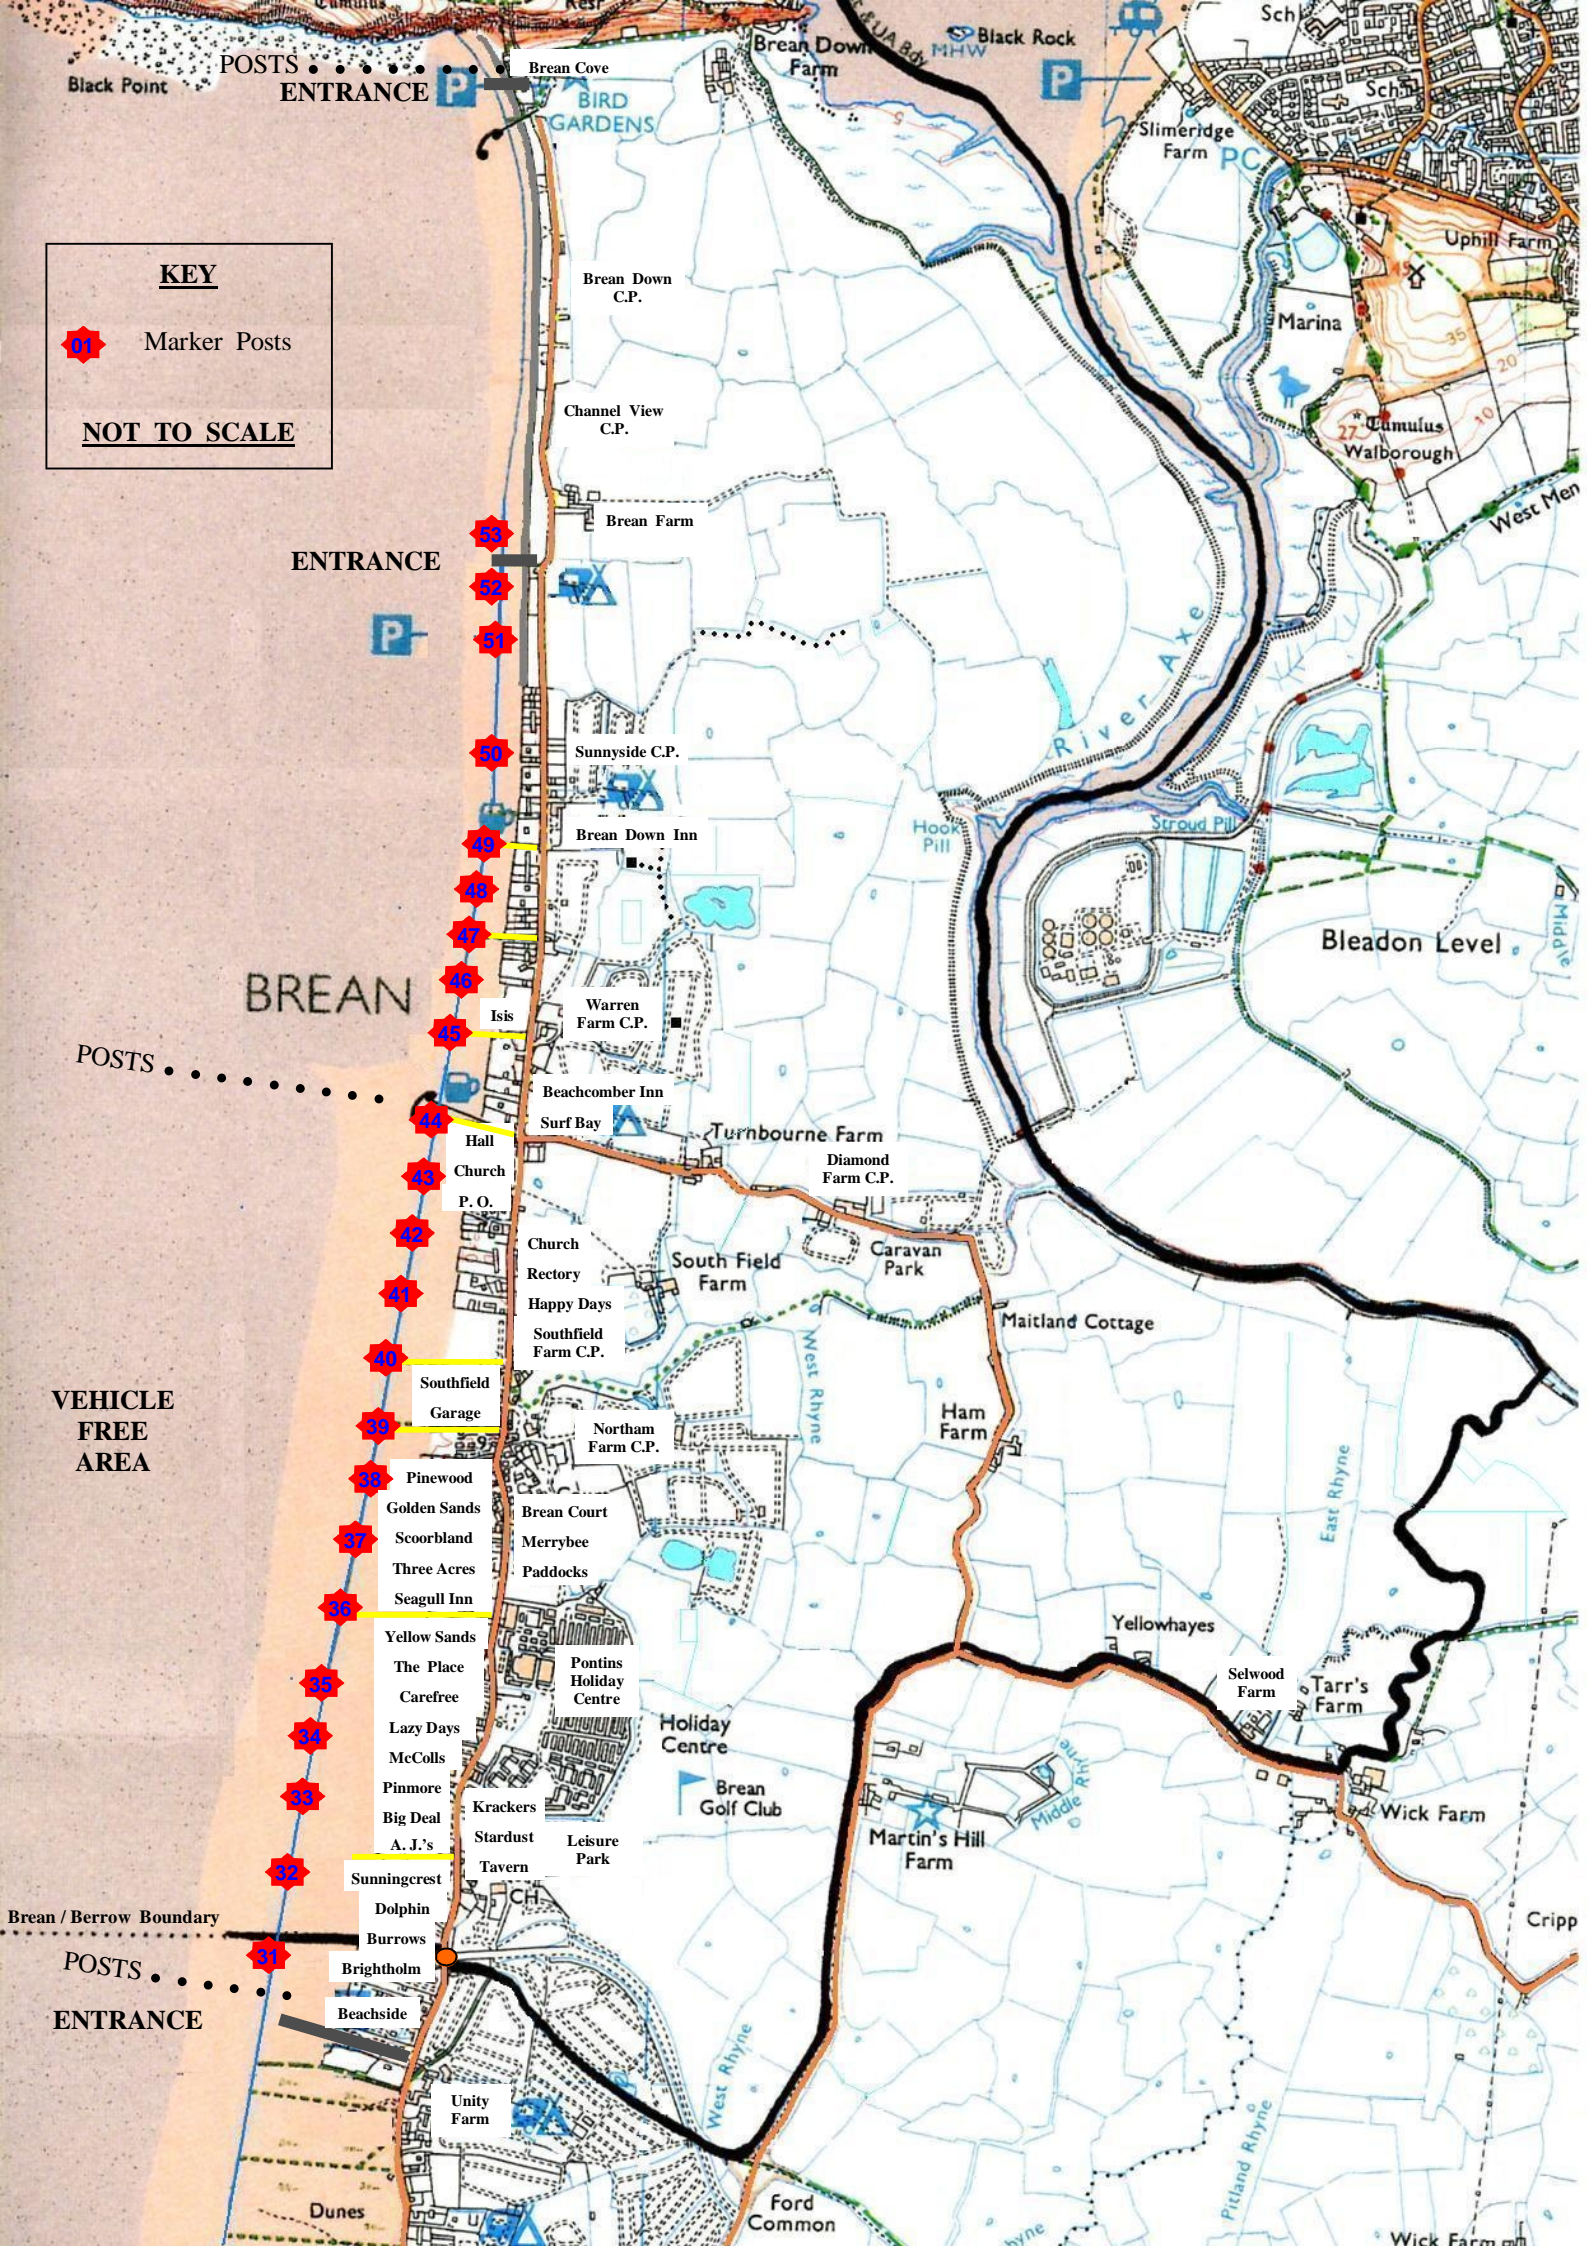

KEY

 Marker Posts

NOT TO SCALE

- 53
- 52
- 51
- 50
- 49
- 48
- 47
- 46
- 45
- 44
- 43
- 42
- 41
- 40
- 39
- 38
- 37
- 36
- 35
- 34
- 33
- 32
- 31

- Southfield Garage
- Pinewood
- Golden Sands
- Scorbland
- Three Acres
- Seagull Inn
- Yellow Sands
- The Place
- Carefree
- Lazy Days
- McColls
- Pinmore
- Big Deal
- A.J.'s
- Sunningcrest
- Dolphin
- Burrows
- Brightholm
- Beachside
- Unity Farm

- Isis
- Warren Farm C.P.
- Beachcomber Inn
- Surf Bay
- Hall Church
- P. O.
- Church Rectory
- Happy Days
- Southfield Farm C.P.
- Southfield Farm C.P.
- Northam Farm C.P.
- Brean Court
- Merrybee
- Paddocks
- Pontins Holiday Centre
- Holiday Centre
- Brean Golf Club
- Leisure Park
- Tavern

- Brean Down C.P.
- Channel View C.P.
- Brean Farm
- Sunnyside C.P.
- Brean Down Inn
- Turnbourne Farm
- Diamond Farm C.P.
- Caravan Park
- South Field Farm
- Ham Farm

- Brean Cove
- Brean Down Farm
- Black Rock
- Slimeridge Farm
- Uphill Farm
- Camulus Walborough
- West Men