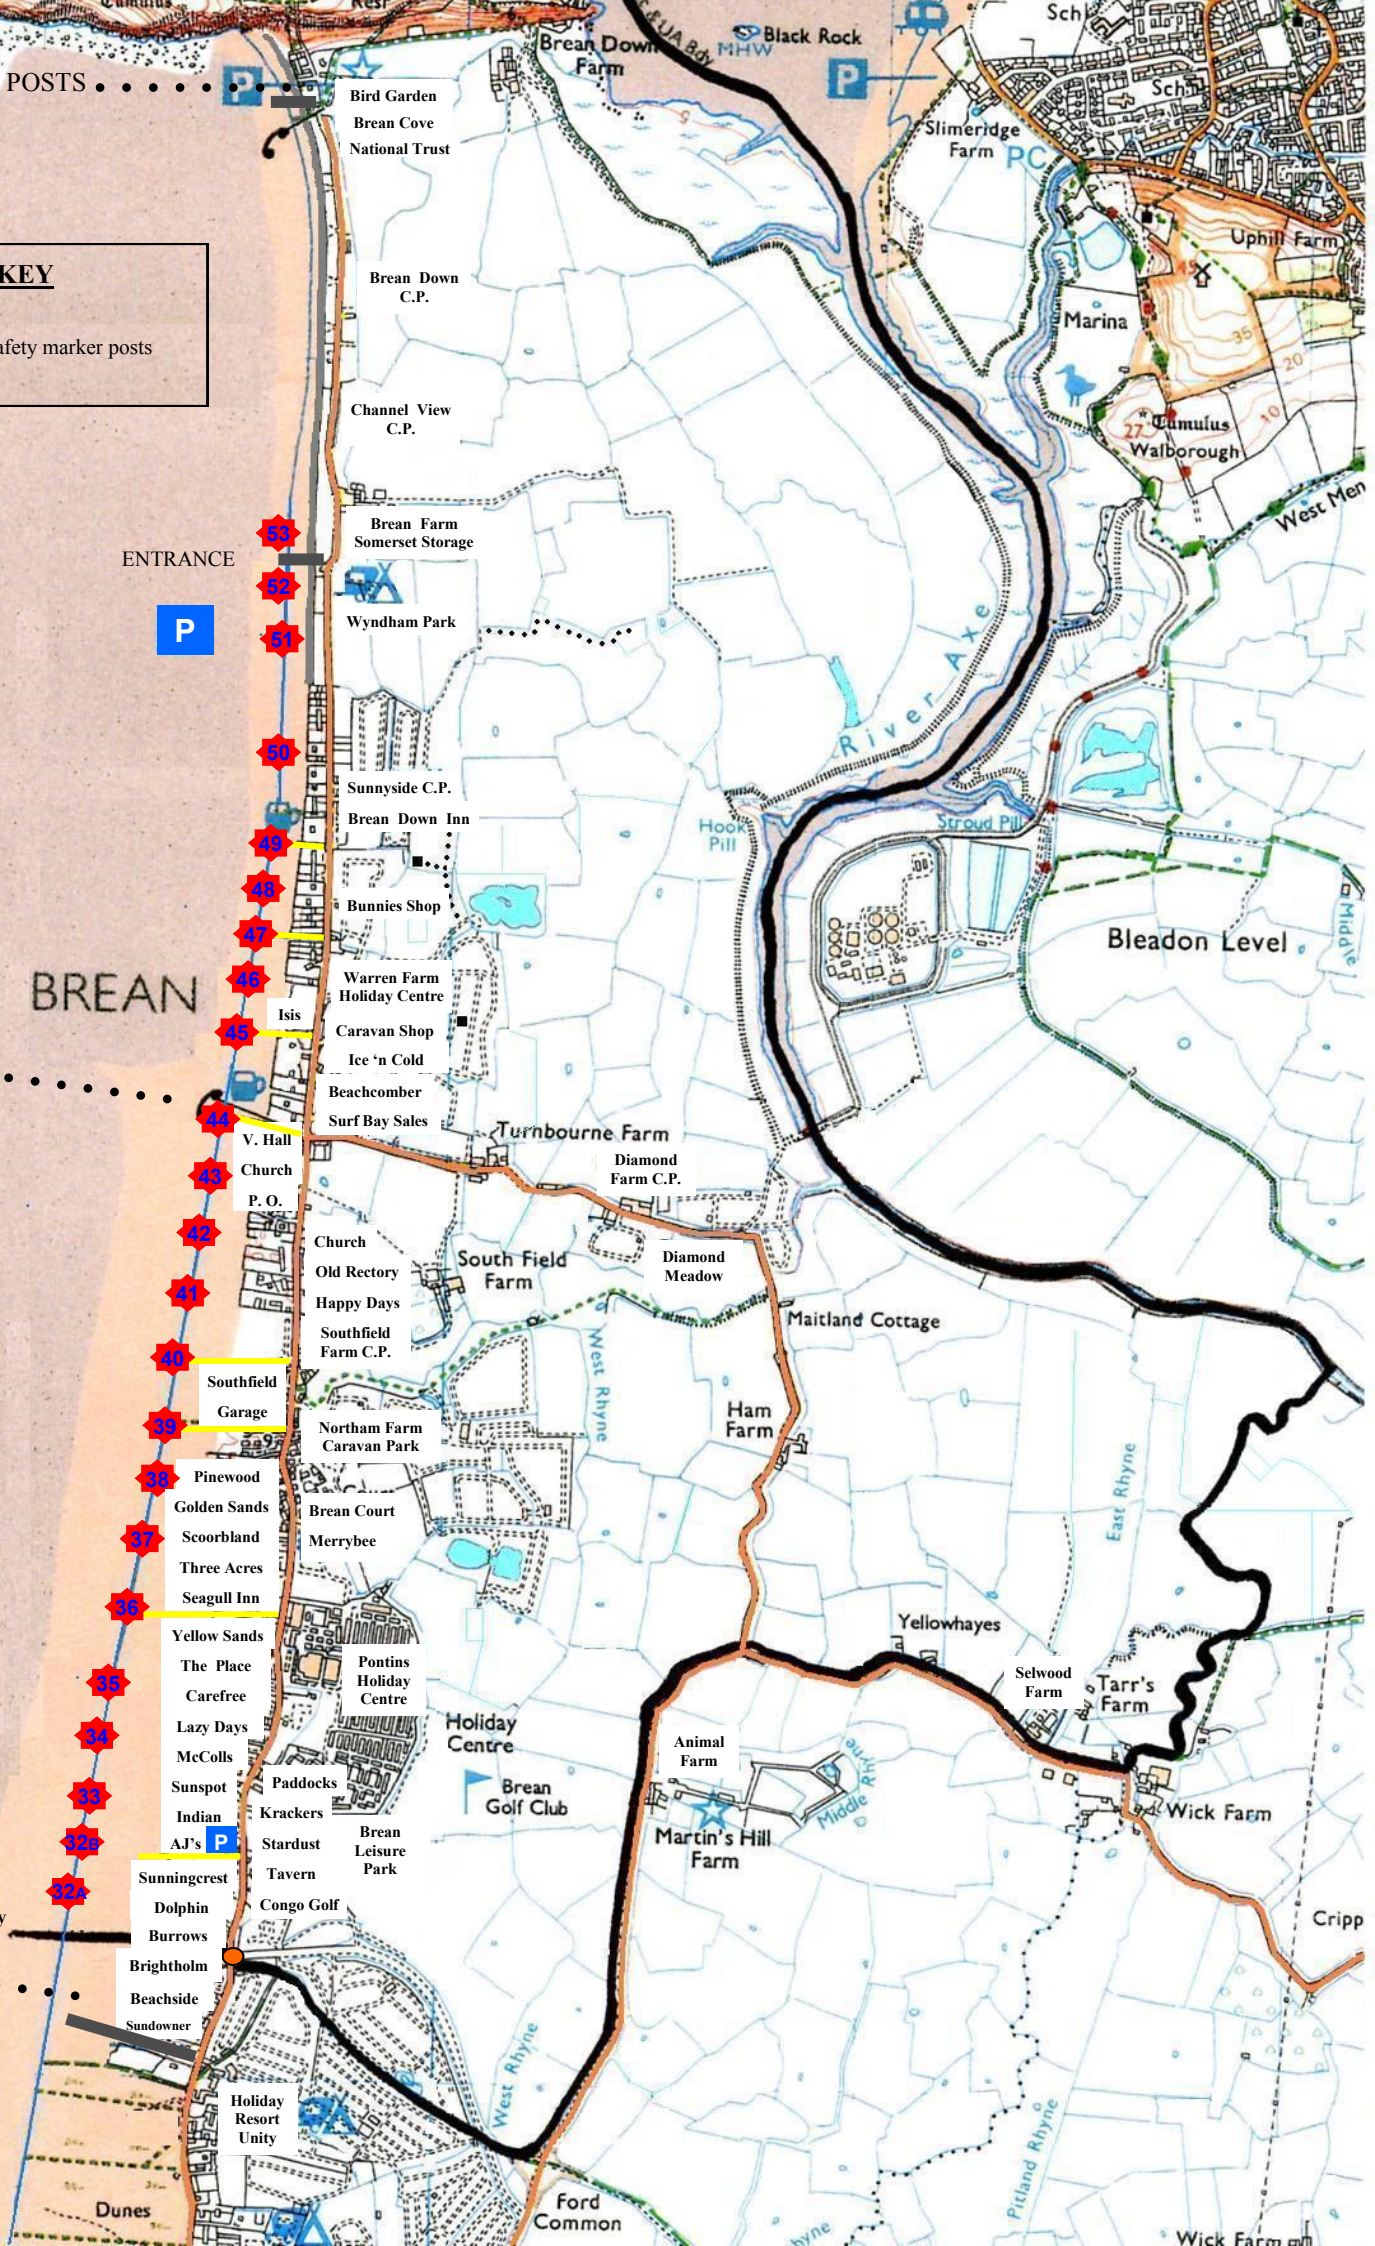

Black Point POSTS

KEY

 Beach safety marker posts

ENTRANCE

BREAN

POSTS

VEHICLE FREE AREA

POSTS

Brean / Berrow Boundary

- 32
- 33
- 34
- 35
- 36
- 37
- 38
- 39
- 40
- 41
- 42
- 43
- 44
- 45
- 46
- 47
- 48
- 49
- 50
- 51
- 52
- 53

- Sunningcrest
- Dolphin
- Burrows
- Brightholm
- Beachside
- Sundowner

- Yellow Sands
- The Place
- Carefree
- Lazy Days
- McColls
- Sunspot
- Indian
- AJ's

- Seagull Inn
- Three Acres
- Scorbland
- Golden Sands
- Pinewood
- Garage
- Southfield

- Church
- P. O.
- Church
- Old Rectory
- Happy Days
- Southfield Farm C.P.

KEY

Beach safety marker posts

ENTRANCE

BREAN

POSTS

VEHICLE FREE AREA

POSTS

Brean / Berrow Boundary